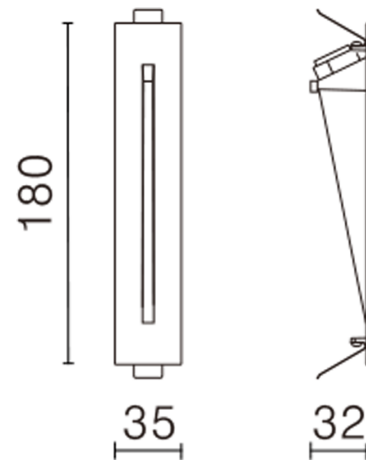

Vibe Recessed LED Wall Light 3W, 3K W/O Driver White

Product Specifications

Luminaire efficacy	42 lm/W
SKU	VBL-E07-3K-WHT
Product Series	VBL-ACCENT200-SERIES
EAN	9340994018492
Wattage	3 W
Lumen output	128 lm
IP rating	20
CRI	90
Beam Angle	90 Degrees
Trim colour	White
Cut out	30 mm
Length	180 mm
Width	35 mm
Height	32 mm
Lifespan	50000 Hours
Warranty	3 Years
Lamp Type	LED
LED source	OSRAM
Input current	350
Input voltage	240 Volt AC 50HZ
Constant current/voltage	Constant Current
Working temperature	-20°C ~ 40°C

Dimensional Drawings

Photometric information available upon request.