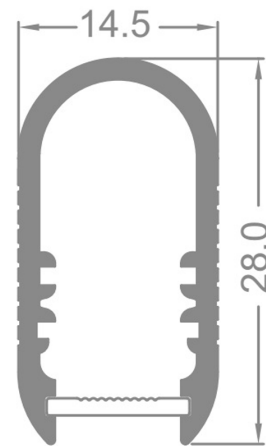

## Vibe ALU PROFILE for Wardrobe 2M W/PC Frosted Diffuser

### Product Specifications

<b>SKU</b>	VB-ALP1428-2M
<b>Product Series</b>	VB-ALP1428-SERIES
<b>EAN</b>	9340994019345
<b>Wattage</b>	15 W
<b>IP rating</b>	20
<b>Length</b>	2000 mm
<b>Width</b>	15 mm
<b>Height</b>	28 mm
<b>Accessories</b>	2 x End caps, Mounting Clip, Hanging Bracket
<b>Lamp Type</b>	LED
<b>Material</b>	6063 Aluminium Body with PC Opal Cover
<b>Mounting type</b>	Surface
<b>Diffuser</b>	Opal

### Dimensional Drawings

*Photometric information available upon request.*