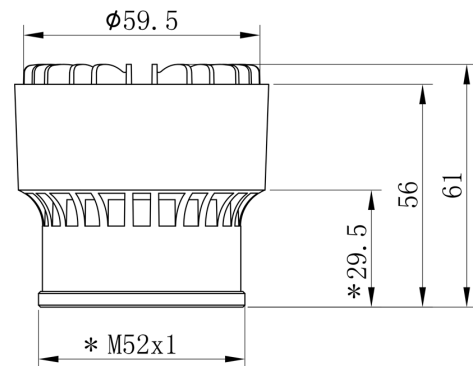

Vibe Series 134 LED Downlight 12W 60D Dim 4K - MUST ADD TRIM

Product Specifications

Luminaire efficacy	96 lm/W
SKU	VBLDL-134-40
Product Series	VBLDL-134F-SERIES
EAN	9340994017839
Light Colour	Cool White
Wattage	12 W
Lumen output	1150 lm
IP rating	20
CRI	80
Beam Angle	60 Degrees
Lifespan	50000 Hours
Warranty	3 Years
Dimmable	Dimmable
Lamp Type	LED
LED source	PHILIPS
Weatherproof	Indoor use only
Input voltage	220V-265V AC 50hz
Working temperature	-20°C ~ 45°C

Dimensional Drawings

Photometric information available upon request.