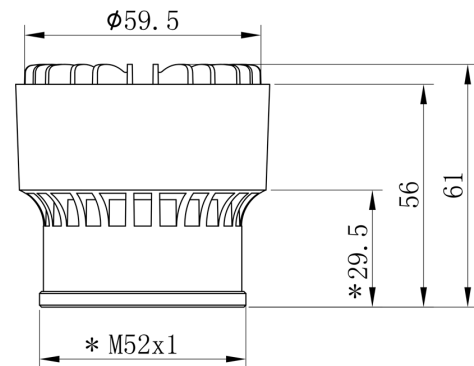

Vibe Series 134 LED Downlight 12W 60D Dim 3K - MUST ADD TRIM

Product Specifications

Luminaire efficacy	92 lm/W
SKU	VBLDL-134-30
Product Series	VBLDL-134F-SERIES
EAN	9340994017822
Light Colour	Warm White
Wattage	12 W
Lumen output	1104 lm
IP rating	20
CRI	80
Beam Angle	60 Degrees
Lifespan	50000 Hours
Warranty	3 Years
Dimmable	Dimmable
Lamp Type	LED
LED source	PHILIPS
Weatherproof	Indoor use only
Input voltage	220V-265V AC 50hz
Working temperature	-20°C ~ 45°C

Dimensional Drawings

Photometric information available upon request.